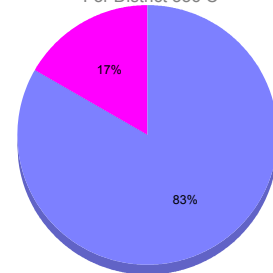

Goal, New, Dropped, Gain/Loss

Comparison of Membership Gain/Loss

Current Year Compared to the Previous Year

Gender Comparison 2010-2011

For District 356 C

Oct/Nov/Dec
■ Male ■ Female