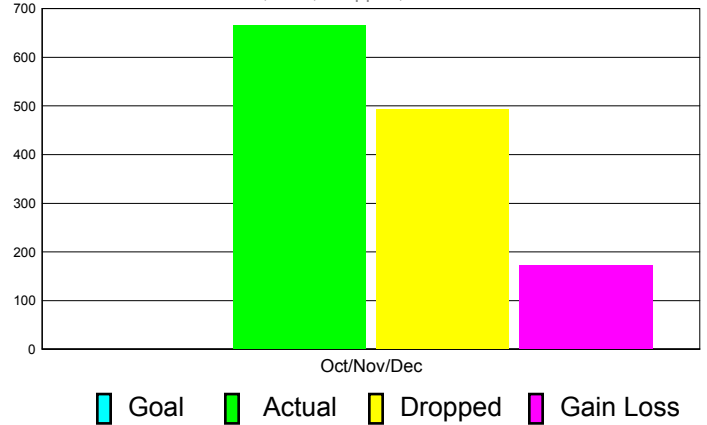

Membership Results 2011-2012

Goal, New, Dropped, Gain/Loss